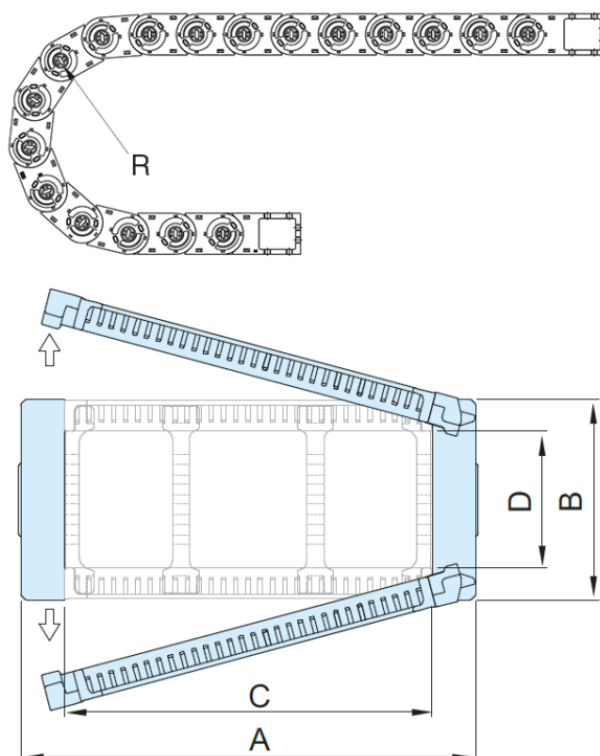

Article number: 18ST072N200R200

Description: ST Shift cable chain, ST072N.200 Radius 200 - Hoved nr. (1LK)  
Type ST 072N.200.R200

## Measures

A = 232

B = 66

C = 200

D = 45

I = 72

R = 200